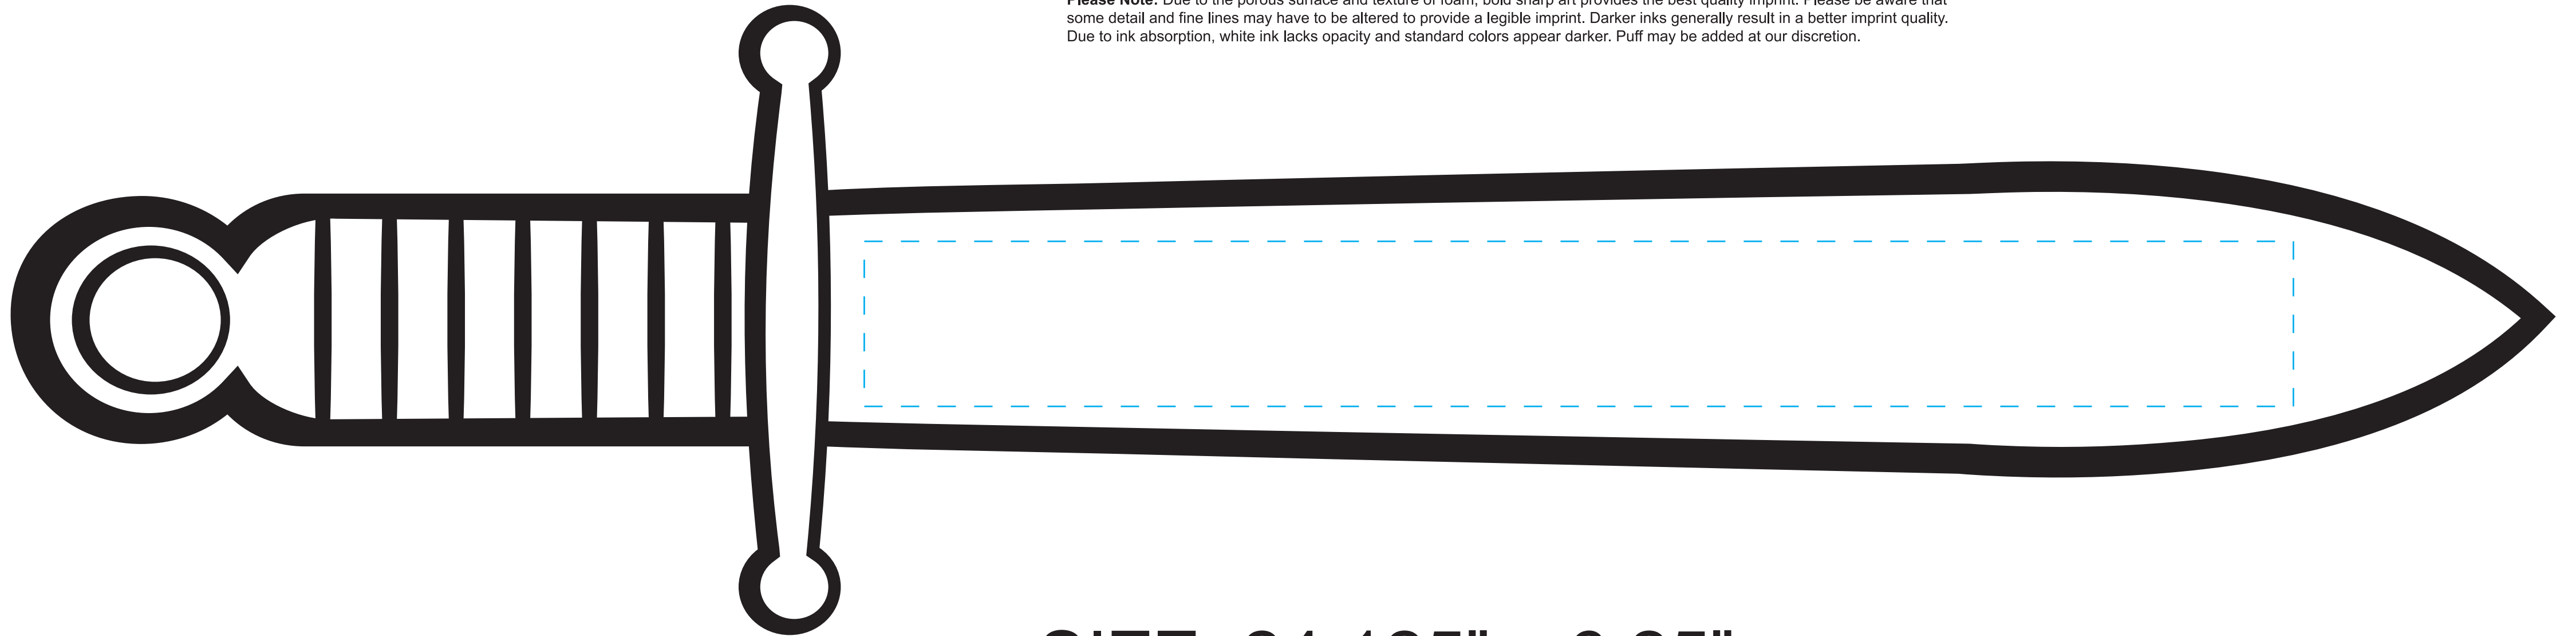

Please Note: Due to the porous surface and texture of foam, bold sharp art provides the best quality imprint. Please be aware that some detail and fine lines may have to be altered to provide a legible imprint. Darker inks generally result in a better imprint quality. Due to ink absorption, white ink lacks opacity and standard colors appear darker. Puff may be added at our discretion.

SIZE: 24.125" x 6.25"
Imprint Area: 13" x 1.5"

Please Note: Due to the porous surface and texture of foam, bold sharp art provides the best quality imprint. Please be aware that some detail and fine lines may have to be altered to provide a legible imprint. Darker inks generally result in a better imprint quality. Due to ink absorption, white ink lacks opacity and standard colors appear darker. Puff may be added at our discretion.

SIZE: 24.125" x 6.25"

Imprint Area: 13" x 1.5"