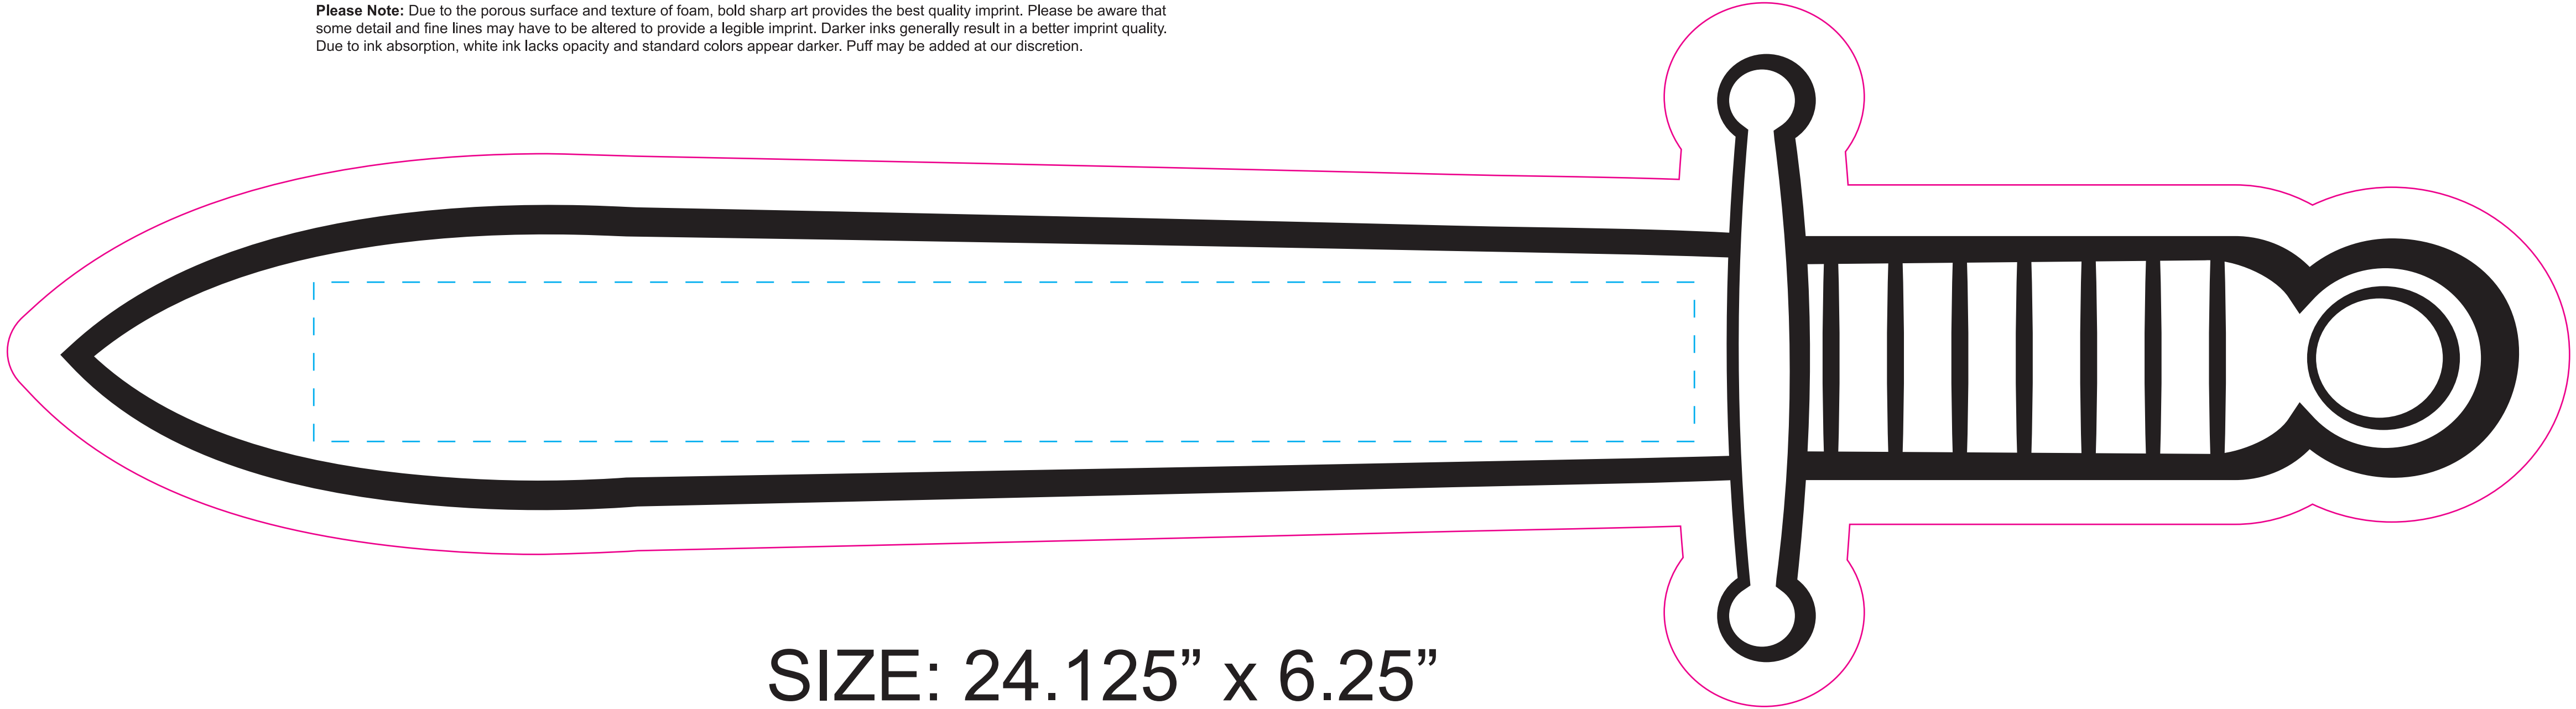

Please Note: Due to the porous surface and texture of foam, bold sharp art provides the best quality imprint. Please be aware that some detail and fine lines may have to be altered to provide a legible imprint. Darker inks generally result in a better imprint quality. Due to ink absorption, white ink lacks opacity and standard colors appear darker. Puff may be added at our discretion.

SIZE: 24.125" x 6.25"
Imprint Area: 13" x 1.5"

Please Note: Due to the porous surface and texture of foam, bold sharp art provides the best quality imprint. Please be aware that some detail and fine lines may have to be altered to provide a legible imprint. Darker inks generally result in a better imprint quality. Due to ink absorption, white ink lacks opacity and standard colors appear darker. Puff may be added at our discretion.

SIZE: 24.125" x 6.25"

Imprint Area: 13" x 1.5"